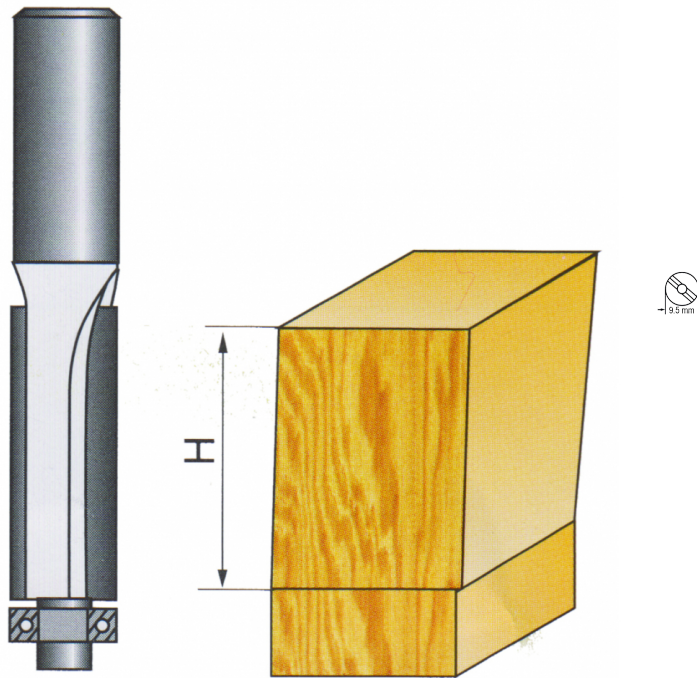

### Router Bit $\varnothing 9.5\text{mm}$ H38mm shank $\varnothing 8\text{mm}$ with bearing

Art. number: **154405**

Barcode: **3800123169700**

- ✓ Cylindrical tail
- ✓ For solid wood
- ✓ With bearing

#### TECHNICAL FEATURES

Parameter	Measure Unit	Value
Units per set (pcs.)	pcs	1
Bearing		NO
Shank (mm)	mm	8
Work length (mm)	mm	38
Width (mm)	mm	9.5

#### LOGISTICS INFORMATION

Type of package	Quantity	Width Length Height	Volume	Net Brutto Tara	Barcode
pieces	1 pieces	6 x 6 x 11 cm	0.00040 m <sup>3</sup>	0.0495 - 0.0550 - 0.0055 kg	3800123169700
carton	200 pieces	34.5 x 45 x 24 cm	0.03726 m <sup>3</sup>	11.0000 - 11.0000 - 0.0000 kg	38001231697000