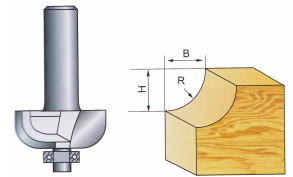

Router bit $\varnothing 25.7\text{mm}$ 17006

Art. number: **154404**

Barcode: **3800123121524**

- ✓ Cylindrical tail
- ✓ For solid wood
- ✓ With bearing

TECHNICAL FEATURES

Parameter	Measure Unit	Value
Units per set (pcs.)	pcs	1
Bearing		NO
Shank (mm)	mm	8
Work length (mm)	mm	9.52
Bit radius (mm)	mm	6.35
Width (mm)	mm	25.7

LOGISTICS INFORMATION

Type of package	Quantity	Width Length Height	Volume	Net Brutto Tara	Barcode
pieces	1 pieces	3 x 3 x 10 cm	0.00009 m3	0.0700 - 0.0700 - 0.0000 kg	3800123121524
carton	100 pieces	32 x 43 x 27 cm	0.03715 m3	7.0000 - 7.0000 - 0.0000 kg	38001231215242