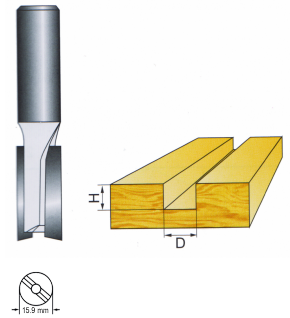

Router bit ø15.9mm H20mm shank ø8mm

Art. number: **154401**

Barcode: **3800123121548**

- ✓ Cylindrical tail
- ✓ For solid wood

TECHNICAL FEATURES

Parameter	Measure Unit	Value
Units per set (pcs.)	pcs	1
Bearing		NO
Shank (mm)	mm	8
Work length (mm)	mm	20
Width (mm)	mm	15.9

LOGISTICS INFORMATION

Type of package	Quantity	Width Length Height	Volume	Net Brutto Tara	Barcode
pieces	1 pieces	5 x 5 x 10 cm	0.00025 m ³	0.0531 - 0.0590 - 0.0059 kg	3800123121548
carton	200 pieces	34.5 x 45 x 24 cm	0.03726 m ³	11.8000 - 11.8000 - 0.0000 kg	38001231215488