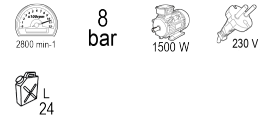

Air Compressor 24L 1.5kW RDP-AC15

Art. number: **089415**

Barcode: **3800972028463**

- ✓ With a power of 1.5kW, the compressor provides enough power to perform various tasks
- ✓ Thanks to its high efficiency, the compressor can maintain a constant flow of air, ensuring optimal performance
- ✓ With a simple design and easy access to key components, compressor maintenance and service is quick and easy
- ✓ Equipped with wheels and a convenient handle, the compressor is easy to move and transport to different jobs

TECHNICAL FEATURES

Parameter	Measure Unit	Value
Filling capacity (l/min)	l/min	110
Maximum no- load speed (min-1)	min-1	2800
Maximum working pressure (bar)	bar	8
Rated input power (W)	W	1500
Rated voltage (V)	V	230
Tank capacity ~ (l)	l	24
Rated voltage type		Corded - Electrical Grid

LOGISTICS INFORMATION

Type of package	Quantity	Width Length Height	Volume	Net Brutto Tara	Barcode
pieces	1 pieces	26 x 60 x 58 cm	0.09048 m3	18.0000 - 20.0000 - 2.0000 kg	3800972028463