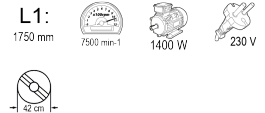

Electric Brush Cutter Detachable shaft 1.4kW 420mm RDP-EBC07

Art. number: **075548**

Barcode: **3800972015401**

- ✓ The bike type handle allows the machine to be easily guided
- ✓ Cutting width - 420 mm

TECHNICAL FEATURES

Parameter	Measure Unit	Value
Length (mm)	mm	1750
Maximum no- load speed (min-1)	min-1	7500
Rated input power (W)	W	1400
Rated voltage (V)	V	230
Rated voltage type		Corded - Electrical Grid
Mowing width (cm)	cm	42
Mowing width (blade diameter) (mm)	mm	255

EQUIPMENT

Blade	1 pc.
Trimmer line and head	1 pc.
Guard	1 pc.

LOGISTICS INFORMATION

Type of package	Quantity	Width Length Height	Volume	Net Brutto Tara	Barcode
pieces	1 pieces	23 x 100 x 11 cm	0.02530 m3	6.4000 - 7.3000 - 0.9000 kg	3800972015401