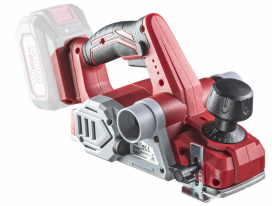

R20 Cordless Planer 82x1.5mm Solo RDP-SEP20

Art. number: **055203**

Barcode: **3800972023550**

- ✓ Smooth start
- ✓ Adjustable rebate depth limiter
- ✓ Ergonomic handle with soft and non-slip coating
- ✓ System for easy change of the direction of removal of dust - with just one turn dust collection is easily left or right

TECHNICAL FEATURES

Parameter	Measure Unit	Value
Planing depth (mm)	mm	0 - 1.5
Maximum notch depth (mm)	mm	8
Maximum no- load speed (min-1)	min-1	1400
Rated voltage (V)	V	20
Rated voltage type		Battery
Planing width (mm)	mm	82