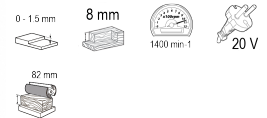

R20 Cordless Planer 82x1.5mm Solo RDP-SEP20

Art. number: **055203**

Barcode: **3800972023550**

- ✓ Smooth start
- ✓ Adjustable rebate depth limiter
- ✓ Ergonomic handle with soft and non-slip coating
- ✓ System for easy change of the direction of removal of dust - with just one turn dust collection is easily left or right

TECHNICAL FEATURES

Parameter	Measure Unit	Value
Planing depth (mm)	mm	0 - 1.5
Maximum notch depth (mm)	mm	8
Maximum no- load speed (min-1)	min-1	1400
Rated voltage (V)	V	20
Rated voltage type		Battery
Planing width (mm)	mm	82

LOGISTICS INFORMATION

Type of package	Quantity	Width Length Height	Volume	Net Brutto Tara	Barcode
pieces	1 pieces	31 x 18 x 18 cm	0.01004 m3	2.7450 - 3.0500 - 0.3050 kg	3800972023550
carton	4 pieces	33 x 37 x 40 cm	0.04884 m3	12.2000 - 12.2000 - 0.0000 kg	38009720235504