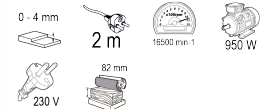

Planer 950W 82x4mm RDP-EP10S

Art. number: **055102**

Barcode: **3800123122927**

- ✓ Parallel guide
- ✓ Adjusting the planing depth
- ✓ Ergonomically shaped handle

TECHNICAL FEATURES

Parameter	Measure Unit	Value
Planing depth (mm)	mm	0 - 4
Cable length (m)	m	2
Base length (mm)	mm	292
Maximum no- load speed (min-1)	min-1	16500
Rated input power (W)	W	950
Rated voltage (V)	V	230
Rated voltage type		Corded - Electrical Grid
Planing width (mm)	mm	82

EQUIPMENT

Parallel guide	1 pc.
Textile Dust Collector	1 pc.

LOGISTICS INFORMATION

Type of package	Quantity	Width Length Height	Volume	Net Brutto Tara	Barcode
pieces	1 pieces	18 x 35.5 x 20.5 cm	0.01310 m3	3.6700 - 4.0800 - 0.4100 kg	3800123122927
carton	6 pieces	35 x 53 x 41 cm	0.07606 m3	24.4800 - 24.4800 - 0.0000 kg	38001231229270