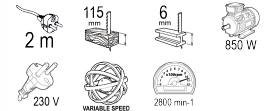

Reciprocating Saw 850W turnable handleRDP-RS28

Art. number: **050202**

Barcode: **3800123173202**

- ✓ Quick accessory change system
- ✓ Adjustable RPM
- ✓ Rotating handle
- ✓ LED lighting on the work surface

TECHNICAL FEATURES

Parameter	Measure Unit	Value
Cable length (m)	m	2
Stroke length (mm)	mm	28
Cutting capacity in wood (mm)	mm	115
Cutting capacity in steel (mm)	mm	6
Rated input power (W)	W	850
Rated voltage (V)	V	230
Adjustable load speed		NO
Rated voltage type		Corded - Electrical Grid
Idle stroke rpm (min-1)	min-1	2800

EQUIPMENT

Blade	1 pc.
-------	-------

LOGISTICS INFORMATION

Type of package	Quantity	Width Length Height	Volume	Net Brutto Tara	Barcode
pieces	1 pieces	9.5 x 51 x 20 cm	0.00969 m3	2.9340 - 3.2600 - 0.3260 kg	3800123173202
carton	4 pieces	42 x 52 x 21 cm	0.04586 m3	13.0400 - 13.0400 - 0.0000 kg	38001231732022