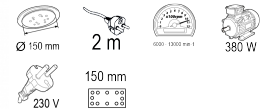

Random Orbit Sander 380W ø150mm variable speed RDP-RSA04

Art. number: **042201**

Barcode: **3800123167256**

- ✓ Dust collection
- ✓ VELCRO grip for accessories
- ✓ Adjustable RPM

TECHNICAL FEATURES

Parameter	Measure Unit	Value
Backing pad diameter (mm)	mm	150
Cable length (m)	m	2
Orbit diameter (mm)	mm	2
Maximum no- load speed (min-1)	min-1	6000 - 13000
Rated input power (W)	W	380
Rated voltage (V)	V	230
Sanding belt size (mm)	mm	150
Rated voltage type		Corded - Electrical Grid

EQUIPMENT

Textile Dust Collector	1 pc.
Sand paper	1 pc.

LOGISTICS INFORMATION

Type of package	Quantity	Width Length Height	Volume	Net Brutto Tara	Barcode
pieces	1 pieces	18 x 29 x 17 cm	0.00887 m3	2.2100 - 2.4600 - 0.2500 kg	3800123167256
carton	6 pieces	31 x 43 x 38 cm	0.05065 m3	14.7600 - 14.7600 - 0.0000 kg	38001231672564