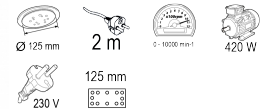

Random orbit sander 420W ø125mm var.speed RDP-RSA03

Art. number: **042102**

Barcode: **3800123151484**

- ✓ Dust collection
- ✓ VELCRO grip for accessories

TECHNICAL FEATURES

Parameter	Measure Unit	Value
Backing pad diameter (mm)	mm	125
Cable length (m)	m	2
Orbit diameter (mm)	mm	2
Maximum no- load speed (min-1)	min-1	0 - 10000
Rated input power (W)	W	420
Rated voltage (V)	V	230
Sanding belt size (mm)	mm	125
Rated voltage type		Corded - Electrical Grid

EQUIPMENT

Dust Cartridge	1 pc.
Sand paper	1 pc.

LOGISTICS INFORMATION

Type of package	Quantity	Width Length Height	Volume	Net Brutto Tara	Barcode
pieces	1 pieces	19 x 29 x 13 cm	0.00716 m3	2.0025 - 2.2250 - 0.2225 kg	3800123151484
carton	8 pieces	31 x 52 x 40 cm	0.06448 m3	17.8000 - 17.8000 - 0.0000 kg	38001231514840