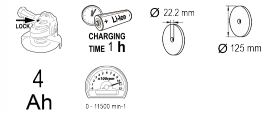

## R20 Brushless Cordless Angle Grinder Ø125mm RDP-SBAG20 Set

Art. number: **030224**

Barcode: **3800972017238**

- ✓ Brushless motor
- ✓ Sturdy aluminum body
- ✓ Overload protection

### TECHNICAL FEATURES

Parameter	Measure Unit	Value
Shaft locking		NO
Accumulator type		Li-Ion
Charging time (h)	h	1
Internal bore diameter (mm)	mm	22.2
Disc diameter (mm)	mm	125
Battery capacity (Ah)	Ah	4
Maximum no- load speed (min-1)	min-1	0 - 11500
Soft start		NO
Adjustable load speed		NO
Auxiliary handle		NO
Electric motor type		Brushless
Charger type		Standard
Rated voltage type		Battery
Filter		NO
Quick- locking nut		With A Key
Spindle thread		M14

### EQUIPMENT

Battery	1 pc.
Charger	1 pc.
Extra handle	1 pc.
Guard	1 pc.
Key with two pins	1 pc.

**LOGISTICS INFORMATION**

<b>Type of package</b>	<b>Quantity</b>	<b>Width Length Height</b>	<b>Volume</b>	<b>Net Brutto Tara</b>	<b>Barcode</b>
pieces	1 pieces	30 x 18 x 11 cm	0.00594 m3	3.3525 - 3.7250 - 0.3725 kg	3800972017238
carton	4 pieces	32 x 42 x 26 cm	0.03494 m3	14.9000 - 14.9000 - 0.0000 kg	38009720172380