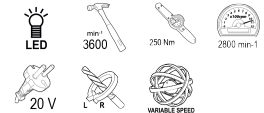

R20 Cordless Impact Wrench 1/2" 250Nm Solo RDP-SCIW20S

Art. number: **030221**

Barcode: **3800972017207**

- ✓ Smooth start
- ✓ LED lighting
- ✓ Electronic brake
- ✓ Square bit socket 1/2 "

TECHNICAL FEATURES

Parameter	Measure Unit	Value
Led light		NO
Maximum impact rate (min-1)	min-1	3600
Maximum torque (Nm)	Nm	250
Maximum no- load speed (min-1)	min-1	2800
Rated voltage (V)	V	20
Reverse		NO
Adjustable load speed		NO
Rated voltage type		Battery
Tool grip (")		1/2

EQUIPMENT

Belt clip	1 pc.
Socket 22 mm	1 pc.

LOGISTICS INFORMATION

Type of package	Quantity	Width Length Height	Volume	Net Brutto Tara	Barcode
pieces	1 pieces	22 x 8 x 20 cm	0.00352 m3	1.4400 - 1.6000 - 0.1600 kg	3800972017207
carton	10 pieces	24 x 41 x 42 cm	0.04133 m3	16.0000 - 16.0000 - 0.0000 kg	38009720172076