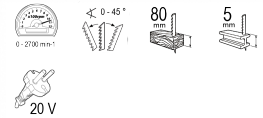

R20 Cordless Jig Saw Li-ion quick 80mm Solo RDP-SJS20

Art. number: **030137**

Barcode: **3800123168246**

- ✓ Quick blade change system
- ✓ Parallel guide
- ✓ Dust adapter
- ✓ Pendulum function with 4x settings

TECHNICAL FEATURES

Parameter	Measure Unit	Value
No- load strokes (min-1)	min-1	0 - 2700
Accumulator type		Li-Ion
Swivel range (°)	°	0 - 45
Cutting depth in wood (mm)	mm	80
Cutting depth in steel (mm)	mm	5
Cutting depth in nf metals (mm)	mm	12
Rated voltage (V)	V	20
Pendulum stroke levels		4
Rated voltage type		Battery

EQUIPMENT

Parallel guide

1 pc.

LOGISTICS INFORMATION

Type of package	Quantity	Width Length Height	Volume	Net Brutto Tara	Barcode
pieces	1 pieces	27 x 10 x 21 cm	0.00567 m3	1.9800 - 2.2000 - 0.2200 kg	3800123168246
carton	5 pieces	29 x 52 x 23 cm	0.03468 m3	11.0000 - 11.0000 - 0.0000 kg	3800123168246