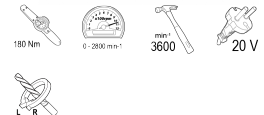

## R20 Cordless Hex Impact Driver 1/4" 180Nm Solo RDP-SHID20

Art. number: **030132**

Barcode: **3800123168192**

- ✓ 2x magnetic strips for bits
- ✓ Metal gearbox body
- ✓ Reverse
- ✓ LED work light
- ✓ Belt hook

### TECHNICAL FEATURES

Parameter	Measure Unit	Value
Accumulator type		Li-Ion
Maximum torque (Nm)	Nm	180
Maximum no- load speed (min-1)	min-1	0 - 2800
Maximum impact frequency (min-1)	min-1	3600
Rated voltage (V)	V	20
Reverse		NO
Torque control		NO
Rated voltage type		Battery
Cartridge type		Drive 1/4
Tool grip (")		1/4

### LOGISTICS INFORMATION

Type of package	Quantity	Width Length Height	Volume	Net Brutto Tara	Barcode
pieces	1 pieces	22 x 9 x 21 cm	0.00416 m3	1.2400 - 1.5800 - 0.3400 kg	3800123168192
carton	5 pieces	24 x 45 x 23 cm	0.02484 m3	7.9000 - 7.9000 - 0.0000 kg	38001231681924