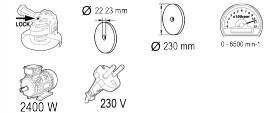

Angle grinder 230mm 2400W RDP-AG65 Black edition

Art. number: **020401**

Barcode: **3800972015159**

- ✓ Electric Soft Start
- ✓ Spindle Lock
- ✓ Additional Ergonomic Handle
- ✓ Adjustable RPM
- ✓ Extended body for better control
- ✓ Swivel housing for more comfortable operation
- ✓ Rotating main handle for convenience when working in different positions and modes

TECHNICAL FEATURES

Parameter	Measure Unit	Value
Shaft locking		NO
Internal bore diameter (mm)	mm	22.23
Disc diameter (mm)	mm	230
Maximum no- load speed (min-1)	min-1	0 - 6500
Rated input power (W)	W	2400
Rated voltage (V)	V	230
Soft start		NO
Adjustable load speed		NO
Auxiliary handle		NO
Electric motor type		Brush
Rated voltage type		Corded - Electrical Grid
Filter		NO
Quick- locking nut		With A Key
Protection class		II
Spindle thread		M14

EQUIPMENT

Key with two pins	1 pc.
Guard	1 pc.

LOGISTICS INFORMATION

Type of package	Quantity	Width Length Height	Volume	Net Brutto Tara	Barcode
pieces	1 pieces	52 x 14 x 17 cm	0.01238 m3	6.3000 - 7.0000 - 0.7000 kg	3800972015159
carton	2 pieces	30 x 54 x 19 cm	0.03078 m3	14.0000 - 14.0000 - 0.0000 kg	38009720151590