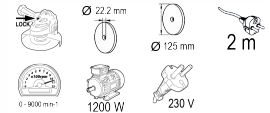

Angle grinder 125mm 1200W RDP-AG63 Black edition

Art. number: **020303**

Barcode: **3800972015135**

- ✓ Electric Soft Start
- ✓ Spindle Lock
- ✓ Additional Ergonomic Handle
- ✓ Extended body for better control

TECHNICAL FEATURES

Parameter	Measure Unit	Value
Shaft locking		NO
Internal bore diameter (mm)	mm	22.2
Disc diameter (mm)	mm	125
Cable length (m)	m	2
Maximum no- load speed (min-1)	min-1	0 - 9000
Rated input power (W)	W	1200
Rated voltage (V)	V	230
Soft start		NO
Adjustable load speed		NO
Auxiliary handle		NO
Electric motor type		Brush
Rated voltage type		Corded - Electrical Grid
Filter		NO
Quick- locking nut		With A Key
Protection class		II
Spindle thread		M14

EQUIPMENT

Key with two pins	1 pc.
Guard	1 pc.

LOGISTICS INFORMATION

Type of package	Quantity	Width Length Height	Volume	Net Brutto Tara	Barcode
pieces	1 pieces	39 x 14 x 12 cm	0.00655 m3	2.7750 - 3.0833 - 0.3083 kg	3800972015135
carton	6 pieces	30 x 40 x 36 cm	0.04320 m3	18.5000 - 18.5000 - 0.0000 kg	38009720151354