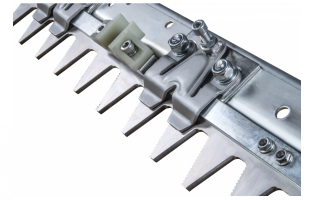

Blade set for Sickle Bar Gasoline Mower RD-SBM01

Art. number: **110306**

Barcode: **3800972020320**

✓ Suitable for RD-SBM01

LOGISTICS INFORMATION

Type of package	Quantity	Width Length Height	Volume	Net Brutto Tara	Barcode
pieces	1 pieces	25 x 113 x 8.5 cm	0.02401 m ³	7.8300 - 8.7000 - 0.8700 kg	3800972020320