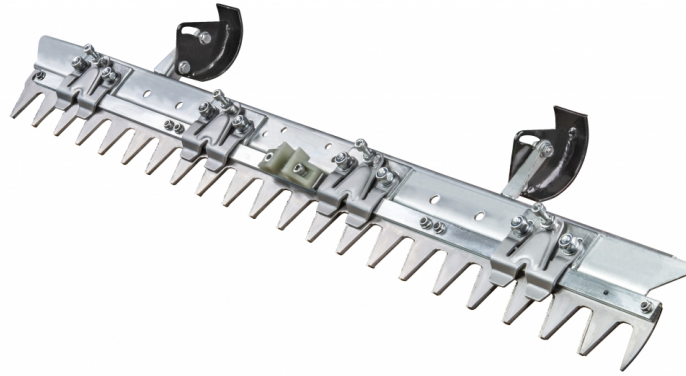

Blade set for Sickle Bar Gasoline Mower RD-SBM01

Art. number: **110306**

Barcode: **3800972020320**

✓ Suitable for RD-SBM01

LOGISTICS INFORMATION

Type of package	Quantity	Width Length Height	Volume	Net Brutto Tara	Barcode
pieces	1 pieces	25 x 113 x 8.5 cm	0.02401 m ³	7.8300 - 8.7000 - 0.8700 kg	3800972020320