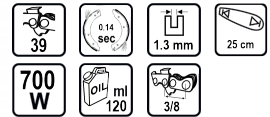

Gasoline Pole Saw Detachable shaft, 1m extension RD-GPS01

Art. number: **075555**

Barcode: **3800972024304**

- ✓ High quality device for quick and easy cutting of branches in hard to reach places
- ✓ It has a petrol two-stroke engine with a displacement of 25.4 cm³
- ✓ Easy operation and handling of the machine, thanks to the multifunctional handle
- ✓ Lateral position of the chain tensioning screw
- ✓ Additional shoulder strap for longer, fatigue-free operation

TECHNICAL FEATURES

Parameter	Measure Unit	Value
Number of lead units		39
Brake reaction time (sec)	sec	0.14
Chain gauge (mm)	mm	1.3
Guide rail length (cm)	cm	25
Rated input power (W)	W	700
Maximum oil tank capacity (ml)	ml	120
Chain speed (m/s)	m/s	10.8
Rated voltage type		Gasoline
Chain pitch (")		3/8

EQUIPMENT

Extension	1 pc.
Guide Bar	1 pc.
Chain	1 pc.
Container	1 pc.

LOGISTICS INFORMATION

Type of package	Quantity	Width Length Height	Volume	Net Brutto Tara	Barcode
pieces	1 pieces	105 x 27 x 28 cm	0.07938 m ³	6.8500 - 8.2200 - 1.3700 kg	3800972024304