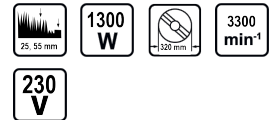

## Lawn Mower 1300W 32cm 30L 400m2 RD-LM35

Art. number: **075335**

Barcode: **3800972015654**

- ✓ Container volume - 30 liters
- ✓ Cutting width - 320 mm

### TECHNICAL FEATURES

| Parameter              | Measure Unit   | Value                    |
|------------------------|----------------|--------------------------|
| Mowing height          | mm             | 25,55                    |
| Maximum no- load speed | min-1          | 3300                     |
| Rated input power      | W              | 1300                     |
| Rated voltage          | V              | 230                      |
| Rated voltage type     |                | Corded - Electrical Grid |
| Width                  | mm             | 320                      |
| Maximum cutting area   | m <sup>2</sup> | 400                      |

### LOGISTICS INFORMATION

| Type of package | Quantity | Width<br>Length<br>Height | Volume     | Net<br>Brutto<br>Tara       | Barcode       |
|-----------------|----------|---------------------------|------------|-----------------------------|---------------|
| pcs             | 1 pcs    | 39 x 58 x 27.5 cm         | 0.06221 m3 | 8.0000 - 8.8500 - 0.8500 kg | 3800972015654 |