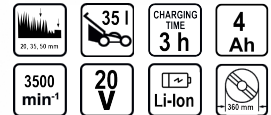

## R20 Lawn Mower Li-ion 360mm 35L Solo RDP-SLM20

Art. number: **075328**

Barcode: **3800972009448**

- ✓ Indicator for filling the basket with grass
- ✓ Ergonomic, two-way starter
- ✓ A lock button is available to prevents the engine from being switched on accidentally
- ✓ 35 liter basket volume
- ✓ 360 mm cutting width

### TECHNICAL FEATURES

Parameter	Measure Unit	Value
Mowing height (mm)	mm	20,35,50
Basket capacity (l)	l	35
Charging time (h)	h	3
Battery capacity (Ah)	Ah	4
Maximum no- load speed (min-1)	min-1	3500
Maximum cutting area (m²)	m²	800
Rated voltage (V)	V	20
Battery type		Li-Ion
Rated voltage type		Battery
Width (mm)	mm	360