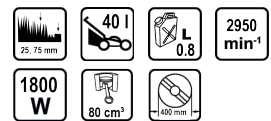

Gasoline Lawn Mower Self-propelled 80cc1.8kW40cm40L RD-GLM13

Art. number: **075013**

Barcode: **3800972029224**

- ✓ Container volume - 40 liters
- ✓ Adjusting the cutting level
- ✓ Cutting width - 400 mm

TECHNICAL FEATURES

Parameter	Measure Unit	Value
Mowing height (mm)	mm	25,75
Basket capacity (l)	l	40
Tank capacity (l)	l	0.8
Maximum no- load speed (min-1)	min-1	2950
Rated input power (W)	W	1800
Engine capacity (cm³)	cm³	80
Rated voltage type		Gasoline
Width (mm)	mm	400
Ignition system		Manual

LOGISTICS INFORMATION

Type of package	Quantity	Width Length Height	Volume	Net Brutto Tara	Barcode
pieces	1 pieces	52.5 x 69 x 37.5 cm	0.13584 m3	18.9000 - 21.0000 - 2.1000 kg	3800972029224