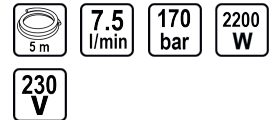

## High Pressure Cleaner 2200W 17MPa 7.5L/min RD-HPC07

Art. number: **072105**

Barcode: **3800972015982**

- ✓ Easy-Click to fit accessories directly to the unit
- ✓ Ergonomic handle
- ✓ Vehicle cleaning accessories
- ✓ Built- in detergent tank
- ✓ Pressure adjustment setting
- ✓ Auto- stop system

### TECHNICAL FEATURES

Parameter	Measure Unit	Value
Hose length (m)	m	5
Maximum delivery rate (l/min)	l/min	7.5
Maximum water delivery rate (°C)	°C	40
Pressure (bar)	bar	170
Sound & noise level (dB)	dB	89
Rated input power (W)	W	2200
Rated voltage (V)	V	230
Rated voltage type		Corded - Electrical Grid

### LOGISTICS INFORMATION

Type of package	Quantity	Width Length Height	Volume	Net Brutto Tara	Barcode
pieces	1 pieces	37 x 41 x 58.5 cm	0.08874 m3	10.9000 - 12.8000 - 1.9000 kg	3800972015982