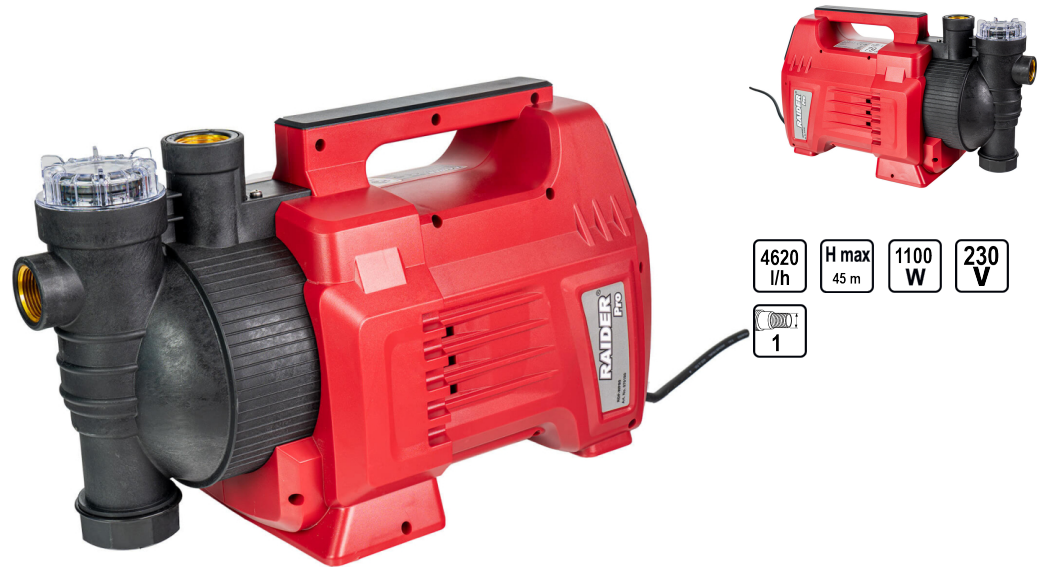

Self-priming Pump 1100W 1" max 77L/min 45m display RDP-WP80

Art. number: **070180**

Barcode: **38009720321184**

TECHNICAL FEATURES

Parameter	Measure Unit	Value
Maximum delivery rate (l/h)	l/h	4620
Maximum delivery height (m)	m	45
Rated input power (W)	W	1100
Rated voltage (V)	V	230
Rated voltage type		Corded - Electrical Grid
Suction aperture (")		1

LOGISTICS INFORMATION

Type of package	Quantity	Width Length Height	Volume	Net Brutto Tara	Barcode
pieces	1 pieces	44.7 x 20.2 x 21.3 cm	0.01923 m ³	2.7500 - 3.3500 - 0.6000 kg	3800972032118