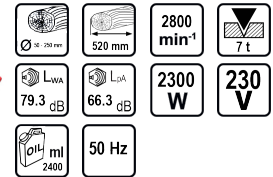

Log Splitter 52cm 7t 2300W RD-LGS03

Art. number: **060002**

Barcode: **3800972032255**

- ✓ The motor has a power of 2300W, ensuring stable operation and a long service life
- ✓ The machine is capable of exerting a powerful pressure of 7 tons, which allows easy and fast splitting of even the hardest types of wood
- ✓ With the RD-LGS03, you can split wood up to 52 cm long, making it versatile for different log sizes
- ✓ The RD-LGS03 is equipped with wheels, making it easy to move around the workshop or yard. This portability is important for people who often move the machine or use it in different places

TECHNICAL FEATURES

| Parameter | Measure Unit | Value |
|--|--------------|--------------------------|
| Material diameter (mm) | mm | 50 - 250 |
| Material length (mm) | mm | 520 |
| Maximum no- load speed (min-1) | min-1 | 2800 |
| Maximum chopping force (t) | t | 7 |
| Maximum stroke of the cylinder (mm) | mm | 300 |
| Sound power level lwa uncertainty k = 3 (dB) | dB | 79.3 |
| Sound pressure level lpa uncertainty k = 3 (dB(A)) | dB(A) | 66.3 |
| Rated input power (W) | W | 2300 |
| Rated voltage (V) | V | 230 |
| Maximum oil tank capacity (ml) | ml | 2400 |
| Rated voltage type | | Corded - Electrical Grid |
| Frequency (Hz) | Hz | 50 |
| Protection class | | IP54 |

LOGISTICS INFORMATION

| Type of package | Quantity | Width Length Height | Volume | Net Brutto Tara | Barcode |
|-----------------|----------|---------------------------|------------|-------------------------------|---------------|
| pieces | 1 pieces | 31 x 100 x 46 cm | 0.14260 m3 | 52.0000 - 54.0000 - 2.0000 kg | 3800972032255 |