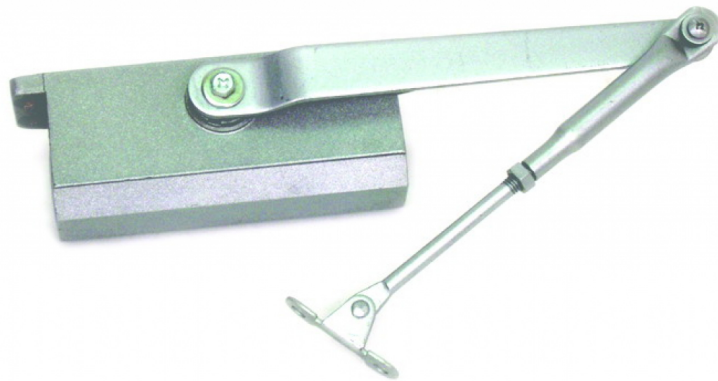

## Door closer silver color TS

Art. number: **539902**

Barcode: **3800123129018**

- ✓ Easy installation
- ✓ Stable and sturdy construction

### TECHNICAL FEATURES

Parameter	Measure Unit	Value
Color		Gray