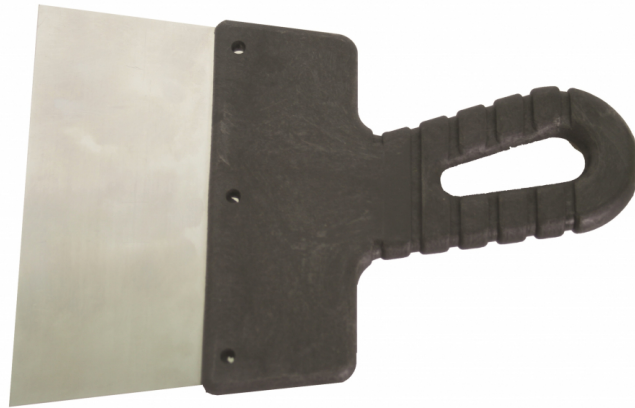

Scraple plastic handle 150mm

Art. number: **324201**

Barcode: **3800123163890**

- ✓ Stainless steel
- ✓ Plastic handle

TECHNICAL FEATURES

Parameter	Measure Unit	Value
Material		Stainless Steel
Clearing width (mm)	mm	150