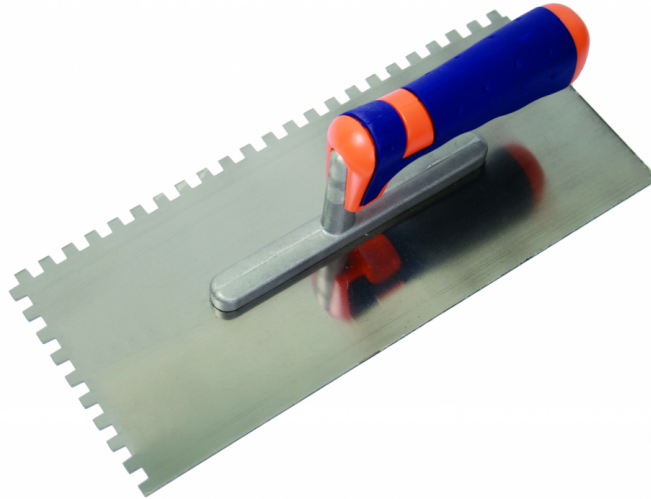

## Plastering trowel 280x120mm with teeth TS

Art. number: **320102**

Barcode: **3800123116261**

- ✓ For plastering and spreading gypsum coatings and adhesives
- ✓ Polished steel with teeth

### TECHNICAL FEATURES

Parameter	Measure Unit	Value
Length (mm)	mm	280
Material		Steel, Polished
Handle material		Rubber
Application		For Plastering & Smearing Gypsum Coatings & Adhesives
Width (mm)	mm	120