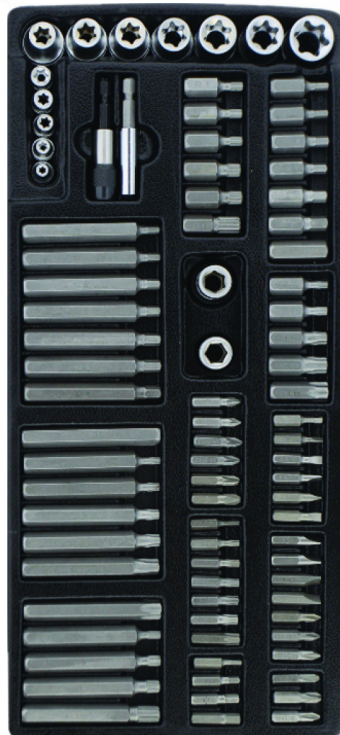

## Tray sockets, bits and accessories 1/2" and 1/4" 87 parts CR-V TMP

Art. number: **339109**

Barcode: **3800972018044**

- ✓ Made of high quality chrome-vanadium steel
- ✓ With anti-corrosion coating

### TECHNICAL FEATURES

Parameter	Measure Unit	Value
Number of parts/kit	pcs.	85