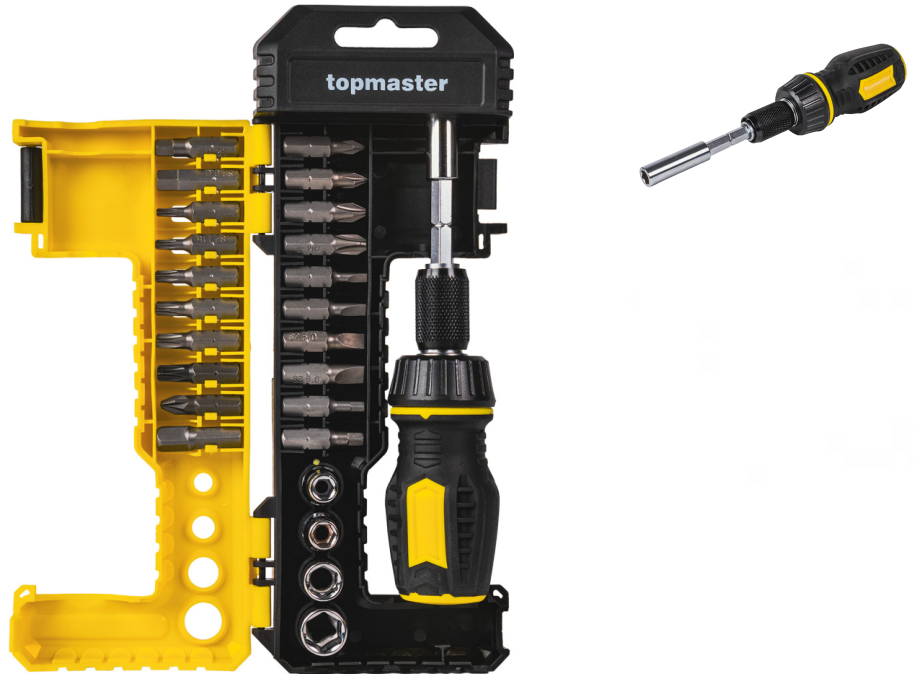

25 Units Bit Set With Ratchet Screwdriver TMP

Art. number: **338744**

Barcode: **3800972033245**

- ✓ A set designed for various types of repair work and daily needs
- ✓ The set includes a variety of bits, several inserts and a ratchet screwdriver, making it convenient and versatile
- ✓ The screwdriver features a 32-tooth ratchet mechanism that allows for quick and easy screwing and unscrewing
- ✓ The handle of the screwdriver is designed to provide comfort during prolonged use. The rubber coating prevents slipping and provides a firm grip
- ✓ The set is compact and easy to store and carry. All bits are arranged in a convenient storage box

TECHNICAL FEATURES

Parameter	Measure Unit	Value
Units per set (pcs.)	pcs	25
Length (mm)	mm	
Magnet		YES
Material		S2 steel
Generation		1st generation
Screw size		1/4"

EQUIPMENT

Extension Ratcheting Screwdriver	1 pc.
1/4x1" Socket Adaptor	1 pc.
1/4"x125mm Magnetic Extension Bar	1 pc.
1/4" S2 Bits	19 pcs.
20.5mm Sockets	4 pcs.