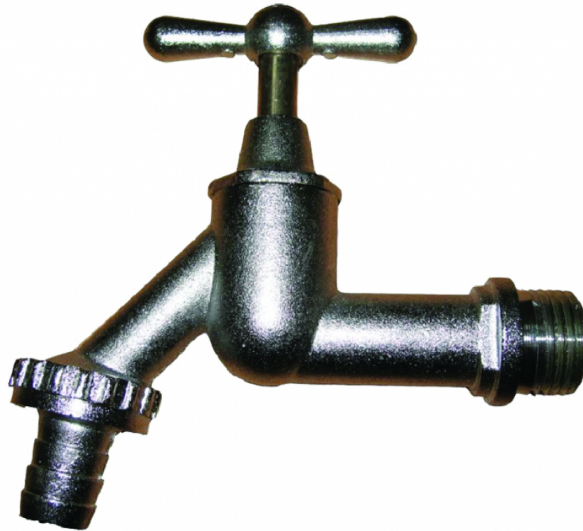

Water tap 1/2", 200g. T-handle TC

Art. number: **820123**

Barcode: **3800123138140**

✓ With a spout and T-handle

TECHNICAL FEATURES

Parameter	Measure Unit	Value
Screw size		1/2"
Coating		Zink

LOGISTICS INFORMATION

Type of package	Quantity	Width Length Height	Volume	Net Brutto Tara	Barcode
pieces	1 pieces	11 x 3 x 11 cm	0.00036 m3	0.1965 - 0.2183 - 0.0218 kg	3800123138140
carton	120 pieces	30 x 43 x 26 cm	0.03354 m3	26.2000 - 26.2000 - 0.0000 kg	38001231381404