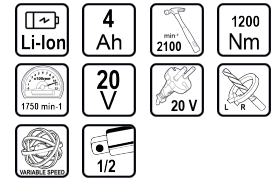

Brushless Cordless Impact Wrench 20V 4Ah 1200Nm RDI-IBW02

Art. number: **031302**

Barcode: **3800972019454**

- ✓ Brushless motor
- ✓ Rotation direction switch
- ✓ LED
- ✓ 3-speed and torque regulator
- ✓ System for automatic stopping of rotation when unscrewing the nut or bolt

TECHNICAL FEATURES

Parameter	Measure Unit	Value
Led light		NO
Speed/torque levels		3
Accumulator type		Li-Ion
Battery capacity (Ah)	Ah	4
Maximum impact rate (min-1)	min-1	2100
Maximum torque (Nm)	Nm	1200
Maximum no- load speed (min-1)	min-1	1750
Rated voltage (V)	V	20
Rated voltage (V)	V	20
Reverse		NO
Adjustable load speed		NO
Rated voltage type		Battery
Functions		Impact
Torque levels		3
Tool grip (")		1/2

EQUIPMENT

Battery	1 pc.
Charger	1 pc.
Tool case	1 pc.

LOGISTICS INFORMATION

Type of package	Quantity	Width Length Height	Volume	Net Brutto Tara	Barcode
pieces	1 pieces	10 x 45 x 31 cm	0.01395 m3	4.9725 - 5.5250 - 0.5525 kg	3800972019454
carton	4 pieces	42 x 47 x 33 cm	0.06514 m3	22.1000 - 22.1000 - 0.0000 kg	38009720194542