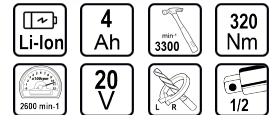

Impact Brushless Wrench 20V 4Ah 320Nm BMC RDI-IBW01

Art. number: **031301**

Barcode: **3800972004788**

- ✓ Brushless electric motor
- ✓ Reverse
- ✓ 3 stage RPM & torque setting
- ✓ LED work light
- ✓ Battery charge level display
- ✓ Belt hook

TECHNICAL FEATURES

Parameter	Measure Unit	Value
Led light		NO
Speed/torque levels		3
Accumulator type		Li-Ion
Battery capacity (Ah)	Ah	4
Maximum impact rate (min-1)	min-1	3300
Maximum torque (Nm)	Nm	320
Maximum no- load speed (min-1)	min-1	2600
Rated voltage (V)	V	20
Reverse		NO
Adjustable load speed		NO
Rated voltage type		Battery
Functions		Impact
Torque levels		3
Tool grip (")		1/2

EQUIPMENT

Battery	1 pc.
Charger	1 pc.
Belt clip	1 pc.
Tool case	1 pc.

LOGISTICS INFORMATION

Type of package	Quantity	Width Length Height	Volume	Net Brutto Tara	Barcode
pieces	1 pieces	33 x 10 x 28 cm	0.00924 m3	2.9400 - 3.1500 - 0.2100 kg	3800972004788
carton	5 pieces	34 x 54 x 30 cm	0.05508 m3	15.7500 - 15.7500 - 0.0000 kg	38009720047886