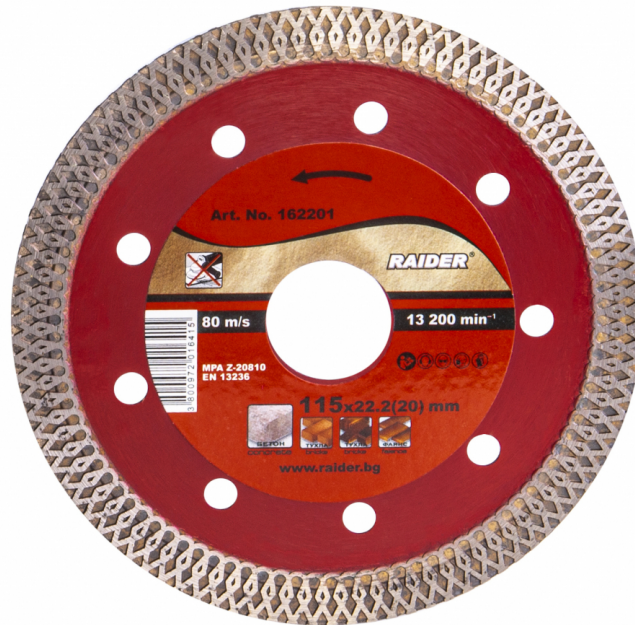

## Diamond Cutting Disc TURBO super thin 115x22.2mm RD-DD21

Art. number: **162201**

Barcode: **3800972016415**

- ✓ Special Turbo profile
- ✓ 10.5 mm Diamond layer

### TECHNICAL FEATURES

Parameter	Measure Unit	Value
Inner disc diameter (mm)	mm	22
Disk thickness (mm)	mm	1.2
Disc diameter (mm)	mm	115
Type		Diamond Turbo