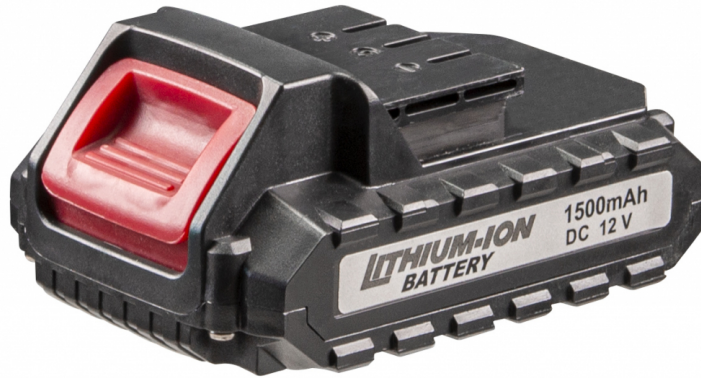

Battery for Cordless Drill Li-ion 12V 1.5Ah RD-CDL34

Art. number: **131163**

Barcode: **3800972022638**

- ✓ Battery type: Li-ion
- ✓ Li-Ion batteries provide almost zero self-discharge
- ✓ Can be charged at any time
- ✓ Reliable sliding connection
- ✓ Built-in circuit breaker that trips in case of battery overloading or overheating

TECHNICAL FEATURES

Parameter	Measure Unit	Value
Capacity (Ah)	Ah	1.5
Battery accumulator type		Li-Ion

LOGISTICS INFORMATION

Type of package	Quantity	Width Length Height	Volume	Net Brutto Tara	Barcode
pieces	1 pieces	11 x 7 x 5 cm	0.00039 m3	0.3400 - 0.3600 - 0.0200 kg	3800972022638
carton	50 pieces	42 x 45 x 21 cm	0.03969 m3	0.0000 - 0.0000 - 0.0000 kg	38009720226380