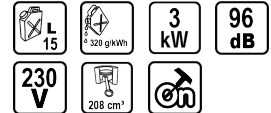

## Gasoline Generator 3kW Wheels RD-GG18

Art. number: **090118**

Barcode: **3800972035461**

### TECHNICAL FEATURES

Parameter	Measure Unit	Value
Number of plugs		2
Tank capacity (l)	l	15
Fuel consumption (g/kWh)	g/kWh	320
Rated generator power output (kW)	kW	3
Sound power level (dB)	dB	96
Dc output (V)	V	230
Application		General Use
Engine capacity (cm <sup>3</sup> )	cm <sup>3</sup>	208
Fuel type		Gasoline
Rated voltage type		Gasoline
Ignition system		Manual

### LOGISTICS INFORMATION

Type of package	Quantity	Width Length Height	Volume	Net Brutto Tara	Barcode
pieces	1 pieces	42 x 59.5 x 42 cm	0.10496 m3	36.0000 - 38.0000 - 2.0000 kg	3800972035461