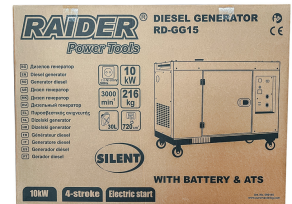

## Diesel Generator 10kW 230V & 380V electric start ATS RD-GG15

Art. number: **090115**

Barcode: **3800972035171**

- ✓ The generator provides a stable power output of 10kW, making it ideal for powering a large number of devices and machines
- ✓ The generator supports both the standard household voltage of 230V and the industrial voltage of 380V. This makes it extremely versatile and suitable for a variety of applications, including powering machinery and equipment in production facilities
- ✓ The electric starter allows easy and quick starting of the generator, even at low temperatures
- ✓ The generator is equipped with a modern diesel engine that provides high efficiency and low fuel consumption. In addition, it meets modern environmental standards
- ✓ The built-in ATS system ensures automatic switching to the backup power supply in the event of a main power failure. This ensures uninterrupted operation of important systems and devices, which is critical for businesses and home applications

## TECHNICAL FEATURES

Parameter	Measure Unit	Value
Number of industrial outlets		1
Number of plugs		2
Tank capacity (l)	l	30
Fuel consumption (g/kWh)	g/kWh	230
Rated generator power output (kW)	kW	10
Sound power level (dB)	dB	96
Application		General Use
Engine capacity (cm <sup>3</sup> )	cm <sup>3</sup>	720
Fuel type		Diesel
Rated voltage type		Diesel
Ignition system		Electric Start