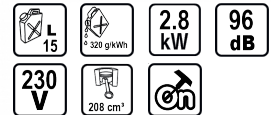

Gasoline Generator 4-stroke 2.8kW RD-GG06

Art. number: **090103**

Barcode: **3800972000483**

- ✓ AC output
- ✓ DC output
- ✓ Manual start

TECHNICAL FEATURES

Parameter	Measure Unit	Value
Number of outputs		3
Number of plugs		2
Tank capacity (l)	l	15
Fuel consumption (g/kWh)	g/kWh	320
Rated generator power output (kW)	kW	2.8
Sound power level (dB)	dB	96
Dc output (V)	V	230
Application		General Use
Engine capacity (cm ³)	cm ³	208
Fuel type		Gasoline
Rated voltage type		Gasoline
Ignition system		Manual

LOGISTICS INFORMATION

Type of package	Quantity	Width Length Height	Volume	Net Brutto Tara	Barcode
pieces	1 pieces	48 x 60 x 47 cm	0.13536 m ³	39.6000 - 44.0000 - 4.4000 kg	3800972000483