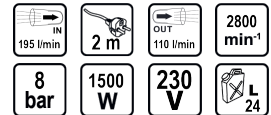

## Air compressor 24L 1.5kW RD-AC040

Art. number: **089401**

Barcode: **3800123173462**

- ✓ Portable, with wheels and 24 liter container
- ✓ Reliable motor
- ✓ Easy cleaning of the suction filter
- ✓ With two manometers
- ✓ For compressor pressure
- ✓ For the outlet pressure
- ✓ Reducing valve to regulate the outlet pressure
- ✓ Two outputs with brass quick connections

### TECHNICAL FEATURES

Parameter	Measure Unit	Value
Input air flow (l/min)	l/min	195
Cable length (m)	m	2
Filling capacity (l/min)	l/min	110
Maximum no- load speed (min-1)	min-1	2800
Maximum working pressure (bar)	bar	8
Rated input power (W)	W	1500
Rated voltage (V)	V	230
Tank capacity ~ (l)	l	24
Rated voltage type		Corded - Electrical Grid

### LOGISTICS INFORMATION

Type of package	Quantity	Width Length Height	Volume	Net Brutto Tara	Barcode
pieces	1 pieces	61 x 25 x 50 cm	0.07625 m3	17.1000 - 19.0000 - 1.9000 kg	3800123173462