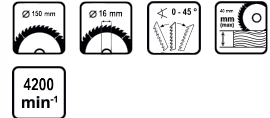

## Cordless Circular Saw 18V Ø150x16mm 4200min Solo RD-CSL01

Art. number: **052112**

Barcode: **3800972016521**

- ✓ Compact size and low weight
- ✓ Li-ion 18V quick Solo system
- ✓ Easy adjustment of cutting depth and cutting angle

### TECHNICAL FEATURES

Parameter	Measure Unit	Value
Outer disc diameter (mm)	mm	150
Inner disc diameter (mm)	mm	16
Swivel range (°)	°	0 - 45
Laser		NO
Maximum cutting depth @ 45° (mm)	mm	32
Maximum cutting depth @ 90° (mm)	mm	40
Maximum no- load speed (min-1)	min-1	4200
Rated voltage type		Battery

### LOGISTICS INFORMATION

Type of package	Quantity	Width Length Height	Volume	Net Brutto Tara	Barcode
pieces	1 pieces	31.5 x 18 x 24.5 cm	0.01389 m3	2.2500 - 2.5000 - 0.2500 kg	3800972016521
carton	4 pieces	34 x 38 x 51 cm	0.06589 m3	10.0000 - 10.0000 - 0.0000 kg	38009720165214