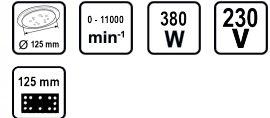

Random Orbit Sander 380W ø125mm RD-RSA06

Art. number: **040117**

Barcode: **3800972023635**

- ✓ "Velcro" work surface for secure and fast attachment of the sanding pad
- ✓ Can be connected to an all-purpose vacuum cleaner

TECHNICAL FEATURES

Parameter	Measure Unit	Value
Backing pad diameter (mm)	mm	125
Maximum no- load speed (min-1)	min-1	0 - 11000
Rated input power (W)	W	380
Rated voltage (V)	V	230
Sanding belt size (mm)	mm	125
Rated voltage type		Corded - Electrical Grid

EQUIPMENT

Dust Cartridge	1 pc.
Sand paper	1 pc.
Spare brush set	1 pc.

LOGISTICS INFORMATION

Type of package	Quantity	Width Length Height	Volume	Net Brutto Tara	Barcode
pieces	1 pieces	26 x 13 x 16 cm	0.00541 m3	1.5000 - 1.6500 - 0.1500 kg	3800972023635
carton	10 pieces	27 x 65 x 33 cm	0.05792 m3	16.5000 - 16.5000 - 0.0000 kg	38009720236358