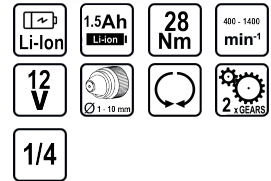

Cordless Drill 12V 2-ck. 2x1.5Ah 28Nm RD-CDL26

Art. number: **030148**

Barcode: **3800972008717**

- ✓ Keyless chuck with the "Quick" fast changing system
- ✓ 2 gears
- ✓ Reverse
- ✓ LED work light

TECHNICAL FEATURES

Parameter	Measure Unit	Value
Accumulator type		Li-Ion
Battery capacity (Ah)	Ah	1.5
Maximum torque (Nm)	Nm	28
Maximum no- load speed (min-1)	min-1	400 - 1400
Rated voltage (V)	V	12
Chuck capacity (mm)	mm	1 - 10
Reverse		NO
Torque control		NO
Gears		2
Rated voltage type		Battery
Cartridge type		Keyless
Tool grip (")		1/4

EQUIPMENT

Batteries	2 pcs.
Charger	1 pc.
Bits	6 pcs.
Bit Holder	1 pc.
Drills	6 pcs.
Tool case	1 pc.

LOGISTICS INFORMATION

Type of package	Quantity	Width Length Height	Volume	Net Brutto Tara	Barcode
pieces	1 pieces	28 x 8 x 24 cm	0.00538 m3	0.9000 - 1.0700 - 0.1700 kg	3800972008717
carton	8 pieces	32 x 26 x 57 cm	0.04742 m3	8.5600 - 8.5600 - 0.0000 kg	38009720087172