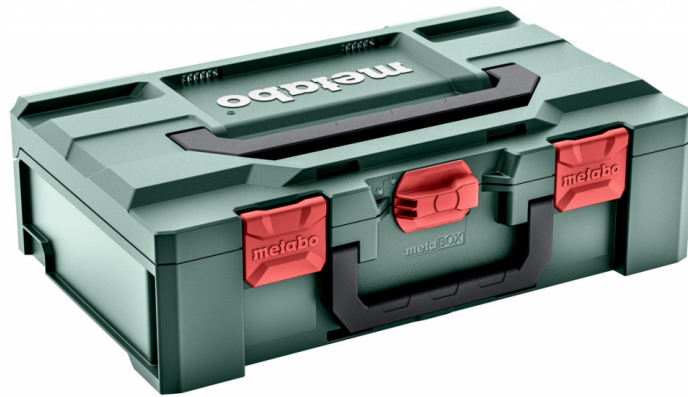

metaBOX 145 L, leer

Art. number: **626884000**

Barcode: **4061792189157**

✓ -

TECHNICAL FEATURES

Parameter	Measure Unit	Value
Material		Plastic
Application		Universal
Size (mm)	mm	496x296x145

LOGISTICS INFORMATION

Type of package	Quantity	Width Length Height	Volume	Net Brutto Tara	Barcode
pieces	1 pieces	29.6 x 14.5 x 49.6 cm	0.02129 m ³	1.8820 - 2.0637 - 0.1817 kg	4061792189157

EUROMASTER IMPORT-EXPORT LTD, 1231 Sofia, 246,
Lomsko shaussee blvd.