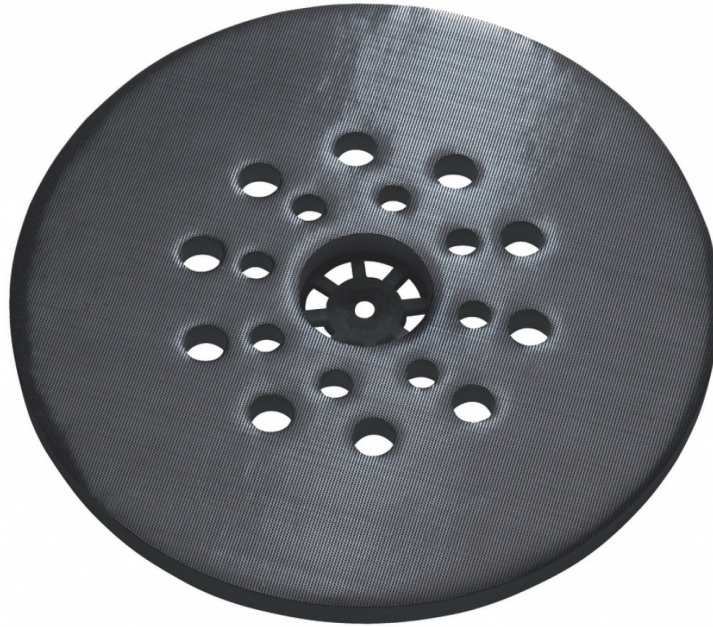

Backing pad 225 mm, very soft

Art. number: **626662000**

Barcode: **4007430279927**

✓ -

TECHNICAL FEATURES

Parameter	Measure Unit	Value
Application		Grinding
Sanding belt size (mm)	mm	225
Type		Soft

LOGISTICS INFORMATION

Type of package	Quantity	Width Length Height	Volume	Net Brutto Tara	Barcode
pieces	1 pieces	21.5 x 25 x 2 cm	0.00108 m3	0.2120 - 0.2333 - 0.0213 kg	4007430279927

EUROMASTER IMPORT-EXPORT LTD, 1231 Sofia, 246,
Lomsko shaussee blvd.