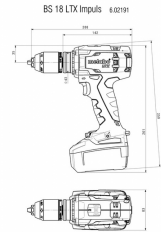

BS 18 LTX Impuls 2x4.0 Ah

Art. number: **602191500**

Barcode: **4007430238818**

✓ -

TECHNICAL FEATURES

Parameter	Measure Unit	Value
Accumulator type		Li-Ion, LiHD
Pulse torque		60
Battery capacity (Ah)	Ah	4
Maximum torque (Nm)	Nm	110
Maximum soft torque (Nm)	Nm	55
Maximum hard torque (Nm)	Nm	110
Maximum no- load speed (min-1)	min-1	500 - 1700
Maximum drilling ø in wood (mm)	mm	65
Maximum drilling ø in steel (mm)	mm	13
Rated voltage (V)	V	18
Chuck capacity (mm)	mm	1.5 - 13
Reverse		NO
Torque control		NO
Gears		2
Rated voltage type		Battery
Cartridge type		Quick
Tool grip (")		1/4

LOGISTICS INFORMATION

Type of package	Quantity	Width Length Height	Volume	Net Brutto Tara	Barcode
pieces	1 pieces	32 x 39 x 11 cm	0.01373 m3	5.6210 - 6.1010 - 0.4800 kg	4007430238818

EUROMASTER IMPORT-EXPORT LTD, 1231 Sofia, 246,
Lomsko shaussee blvd.