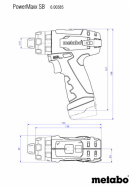

## PowerMaxx SB Basic Cordless impact drill

Art. number: **600385500**

Barcode: **4007430296856**

✓ -

### TECHNICAL FEATURES

Parameter	Measure Unit	Value
Number of batteries		2
Accumulator type		Li-Ion
Battery capacity (Ah)	Ah	2
Maximum torque (Nm)	Nm	34
Maximum soft torque (Nm)	Nm	17
Maximum hard torque (Nm)	Nm	34
Maximum no- load speed (min-1)	min-1	360 - 1400
Maximum drilling ø in concrete (mm)	mm	10
Maximum drilling ø in wood (mm)	mm	18
Maximum drilling ø in masonry (mm)	mm	10
Maximum drilling ø in steel (mm)	mm	10
Rated voltage (V)	V	10.8
Chuck capacity (mm)	mm	1 - 10
Reverse		NO
Torque control		NO
Gears		2
Electric motor type		Brush
Charger type		Fast
Rated voltage type		Battery
Cartridge type		Keyless
Impact function		NO
Hexagonal recess drill spindle		6.35
Spindle thread		1/2 " - 20 UNF
Torque levels		20+1

## LOGISTICS INFORMATION

Type of package	Quantity	Width Length Height	Volume	Net Brutto Tara	Barcode
pieces	1 pieces	11 x 39 x 32 cm	0.01373 m3	2.9030 - 3.1930 - 0.2900 kg	4007430296856

EUROMASTER IMPORT-EXPORT LTD, 1231 Sofia, 246,  
Lomsko shaussee blvd.