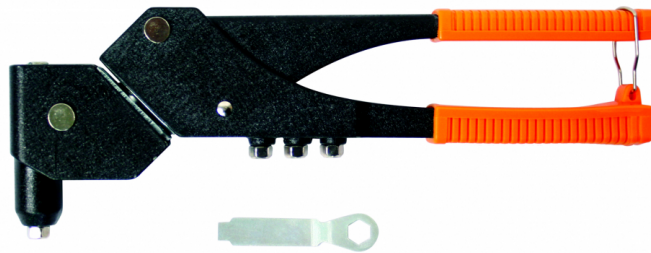

## Hand riveter 300mm with swivel head 360° GD

Art. number: **491154**

Barcode: **3800123139130**

- ✓ 360 ° swivel head giving access to hard to reach places
- ✓ High quality steel head

### TECHNICAL FEATURES

Parameter	Measure Unit	Value
Length (mm)	mm	300
Application		Rivets