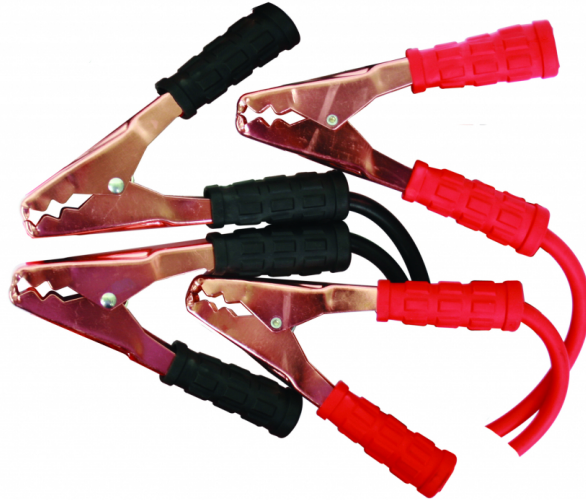

Booster cable 600A 2.5m GD

Art. number: **339952**

Barcode: **3800123136894**

✓ Packed in a compact zipper bag

TECHNICAL FEATURES

Parameter	Measure Unit	Value
Amperage (A)	A	600
Length (m)	m	2.5

LOGISTICS INFORMATION

Type of package	Quantity	Width Length Height	Volume	Net Brutto Tara	Barcode
pieces	1 pieces	26 x 4 x 26 cm	0.00270 m3	0.9450 - 1.0500 - 0.1050 kg	3800123136894
carton	10 pieces	25 x 50 x 24 cm	0.03000 m3	10.5000 - 10.5000 - 0.0000 kg	38001231368948