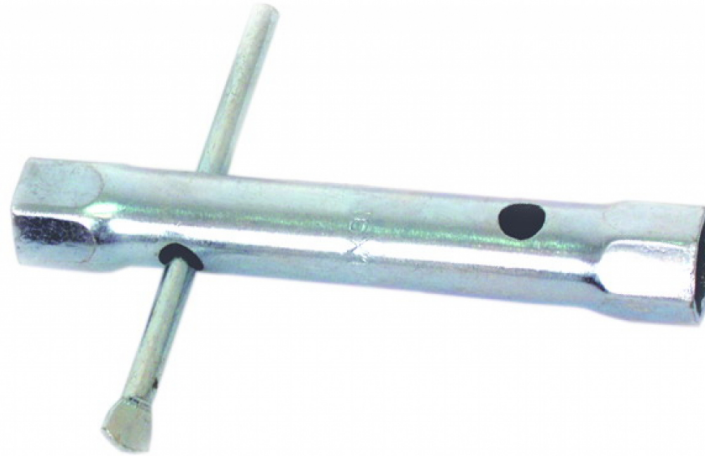

Box spanner with tommy bar 20x22mm GD

Art. number: **231507**

Barcode: **3800123112188**

- ✓ Made of chrome vanadium steel
- ✓ Double sided
- ✓ Extra handle

TECHNICAL FEATURES

Parameter	Measure Unit	Value
Length (mm)	mm	160
Size (mm)	mm	20x22

LOGISTICS INFORMATION

Type of package	Quantity	Width Length Height	Volume	Net Brutto Tara	Barcode
pieces	1 pieces	16 x 3 x 3 cm	0.00014 m3	0.1800 - 0.2050 - 0.0250 kg	3800123112188
carton	80 pieces	0 x 0 x 0 cm	0.00000 m3	0.0000 - 0.0000 - 0.0000 kg	38001231121888