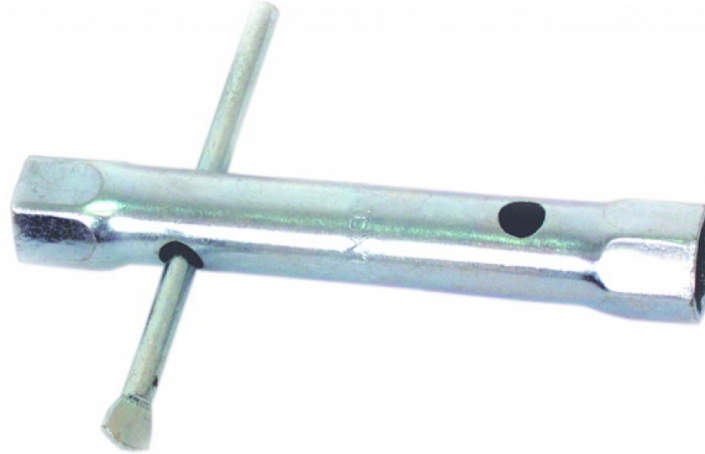

Box spanner with tommy bar 19x21mm GD

Art. number: **231506**

Barcode: **3800123112355**

- ✓ Made of chrome vanadium steel
- ✓ Double sided
- ✓ Extra handle

TECHNICAL FEATURES

Parameter	Measure Unit	Value
Length (mm)	mm	160
Size (mm)	mm	19x21

LOGISTICS INFORMATION

Type of package	Quantity	Width Length Height	Volume	Net Brutto Tara	Barcode
pieces	1 pieces	2.5 x 16 x 2.5 cm	0.00010 m3	0.2250 - 0.2500 - 0.0250 kg	3800123112355
carton	80 pieces	36 x 26 x 19 cm	0.01778 m3	20.0000 - 20.0000 - 0.0000 kg	3800123112354