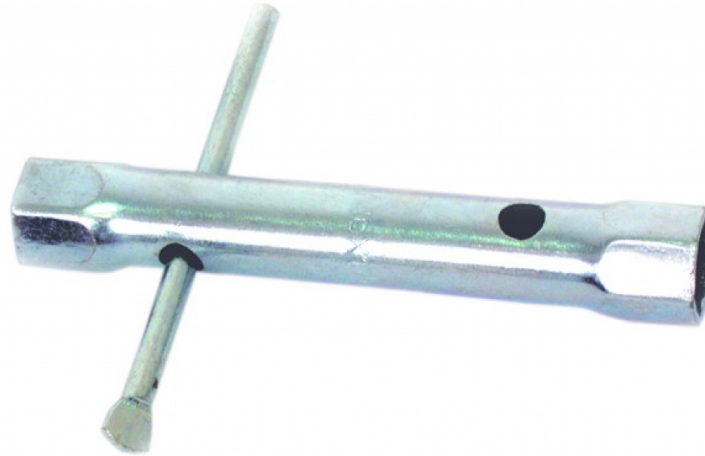

## Box spanner with tommy bar 14x15mm GD

Art. number: **231504**

Barcode: **3800123112348**

- ✓ Made of chrome vanadium steel
- ✓ Double sided
- ✓ Extra handle

### TECHNICAL FEATURES

Parameter	Measure Unit	Value
Length (mm)	mm	145
Size (mm)	mm	14x15